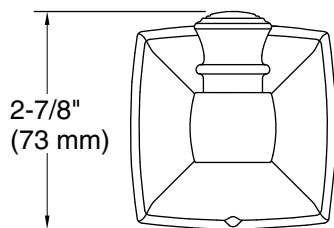

Technical Information

All product dimensions are nominal.

Installation Type: Wall-mount

Material: Zinc, Stainless Steel

Notes

Install this product according to the installation instructions.

CAUTION: Risk of personal injury. Do not install these products in any area where they are likely to be used inadvertently as a grab bar or support bar. These products are not designed or intended for use as a grab bar or support bar.