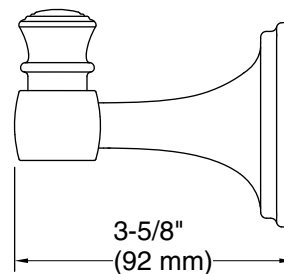

Technical Information

All product dimensions are nominal.

Installation Type: Wall-mount

Material: Zinc, Stainless Steel

Notes

Install this product according to the installation instructions.

CAUTION: Risk of personal injury. Do not install these products in any area where they are likely to be used inadvertently as a grab bar or support bar. These products are not designed or intended for use as a grab bar or support bar.